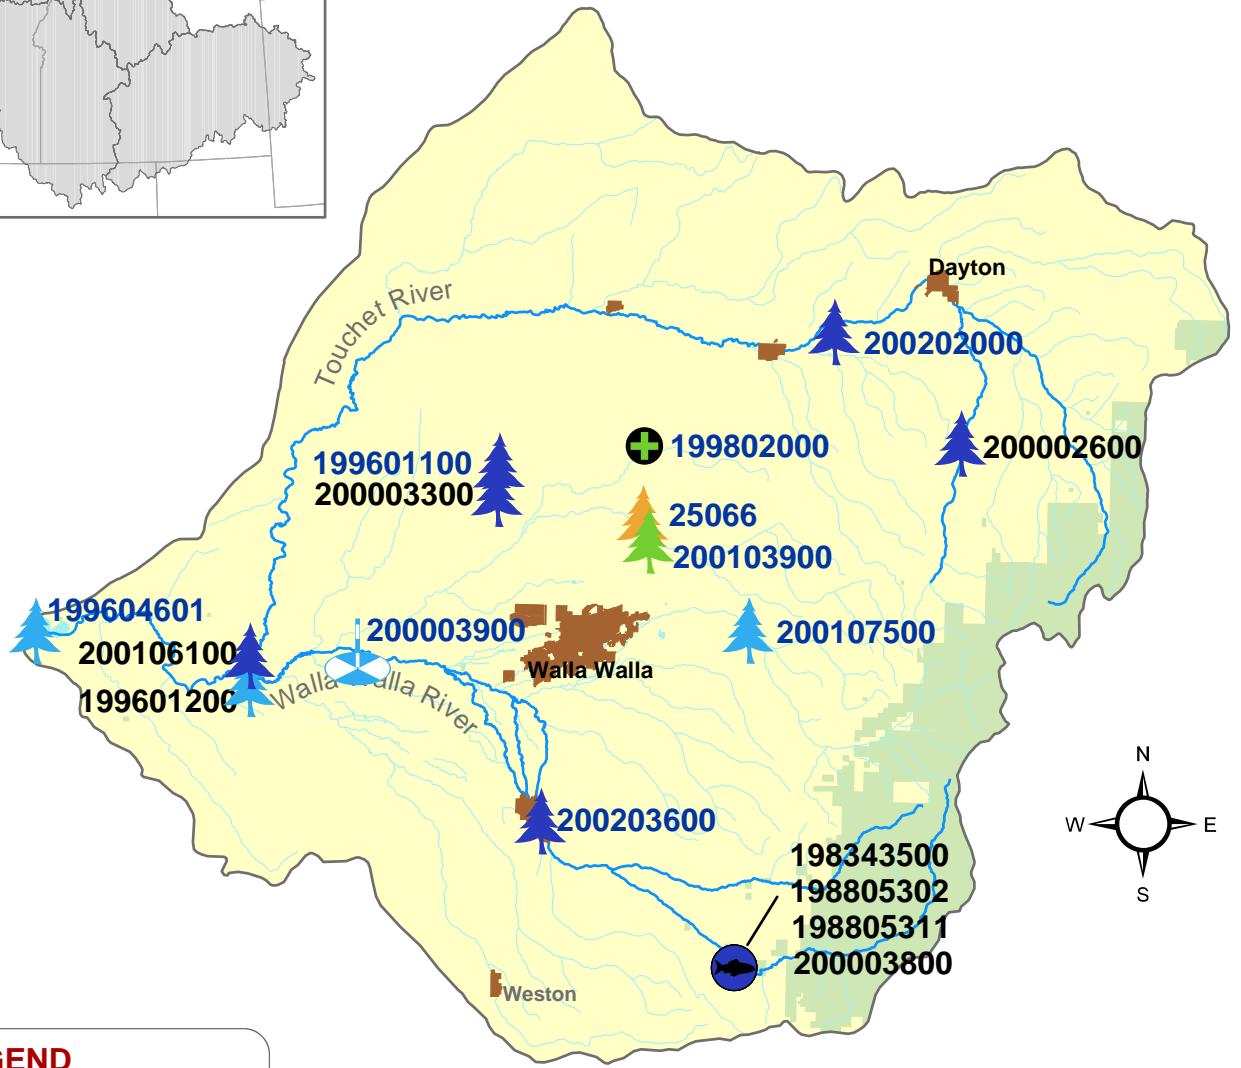

Columbia Plateau Province
Walla Walla Subbasin

LEGEND

Project Category	Location Accuracy
Coordination	Funded
Data Management	Unfunded
Habitat	Province
Harvest	Subbasin
Mainstem Survival	Stream
Monitoring	Area
Production	Point
Research & Evaluation	

Project Labels

Biological Opinion Non Biological Opinion

Land Use/Ownership

Federal	Tribal	State	Local	Private	Urban

Data Layers: Land Ownership (ICBEMP), 100k Hydrography (Streamnet), Urban Areas (State Data), Projects (CBFWA)
Projection: UTM 1983, Zone 11
Produced by: Columbia Basin Fish & Wildlife Authority
Map Date: 5/20/04